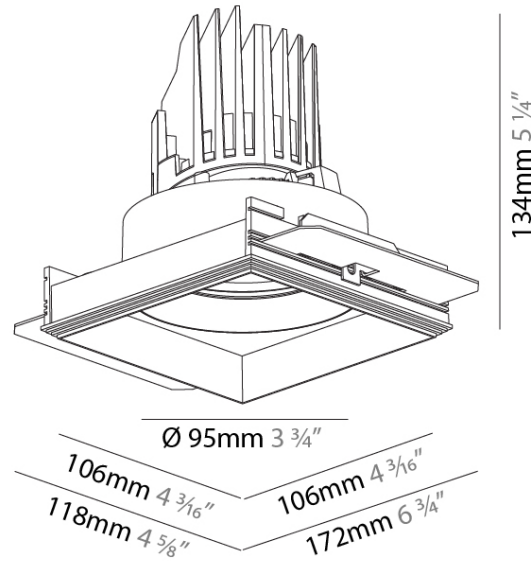

ELECTRICAL

Lamp Type: LED (Zhaga Standard)
Input Wattage (W): 13.2 (2700K) / 16.5
Total Output Wattage (W): 12 (2700K) / 15
Dimming: Tri-Mode (Non-Dimming and Phase Dimming (120Vac only) and 0-10V Dimming)
Driver Included: No
Driver Location: Recessed Housing
Driver Type: Constant Current - Universal
Driver Class: Class 2
Housing: See components
Input Voltage (V): 120 - 277
Constant Current (MA): 350

LED

Number of LEDs: 1
Color Temperature (°K): 2700 / 3000 / 3500 / 4000
Max. Delivered Lumen (lm): 850 / 950 / 1019 / 1040
Nominal Lumen (lm): 960 / 1070 / 1156 / 1180
CRI: >90 CRI
Efficiency (%): 88.5
Lamp Life (hrs): 50000
Upon Request: RGB-W Tunable White Special Color Temperature Special LED

OPTICAL

Reflector: 10
Adjustability: Rotational 355°; Tilt 30°
Upon Request: Special Beam Angles

RATINGS AND CERTIFICATIONS

Zaneen Lighting Inc. © 2024, T 1-800-380-3382, F 416-247-9319, www.zaneen.com

Available for international specifications by adding "INT" at the end of the existing Model #. For assistance on 'custom' specifications, contact zteam@zaneen.com. In a constant effort to supply the best product, we reserve the right to change specifications or materials without notice. The most recent specification sheets are found at zaneen.com
IP rating: IP20