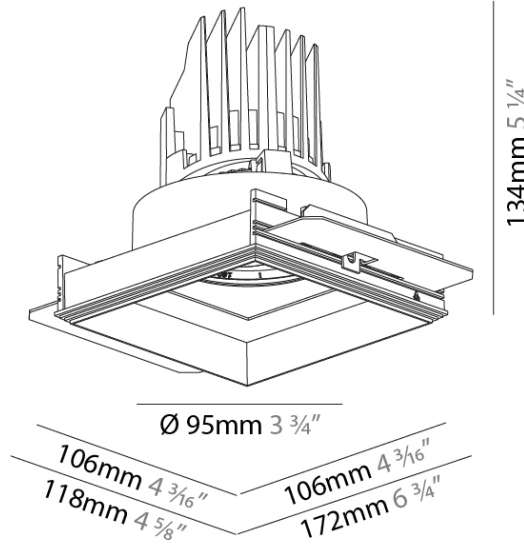

ELECTRICAL

Lamp Type: LED (Zhaga Standard)
Input Wattage (W): 13.2 / 16.5
Total Output Wattage (W): 12.1 / 14.7
Dimming: Tri-Mode (Non-Dimming and Phase Dimming (120Vac only) and 0-10V Dimming)
Driver Included: No
Driver Location: Recessed Housing
Driver Type: Constant Current - Universal
Driver Class: Class 2
Housing: See components
Input Voltage (V): 120 - 277
Constant Current (MA): 350

LED

Number of LEDs: 1
Color Temperature (°K): 2700 / 3000 / 3500 / 4000
Max. Delivered Lumen (lm): 850 / 950 / 1019 / 1040
Nominal Lumen (lm): 960 / 1070 / 1156 / 1180
CRI: >90 CRI
Efficiency (%): 88.5
Lamp Life (hrs): 50000
Upon Request: RGB-W Tunable White Special Color Temperature Special LED

OPTICAL

Reflector: 10
Adjustability: Rotational 355°; Tilt 30°
Upon Request: Special Beam Angles

RATINGS AND CERTIFICATIONS

Available for international specifications by adding "INT" at the end of the existing Model #. For assistance on 'custom' specifications, contact zteam@zaneen.com. In a constant effort to supply the best product, we reserve the right to change specifications or materials without notice. The most recent specification sheets are found at zaneen.com
IP rating: IP20